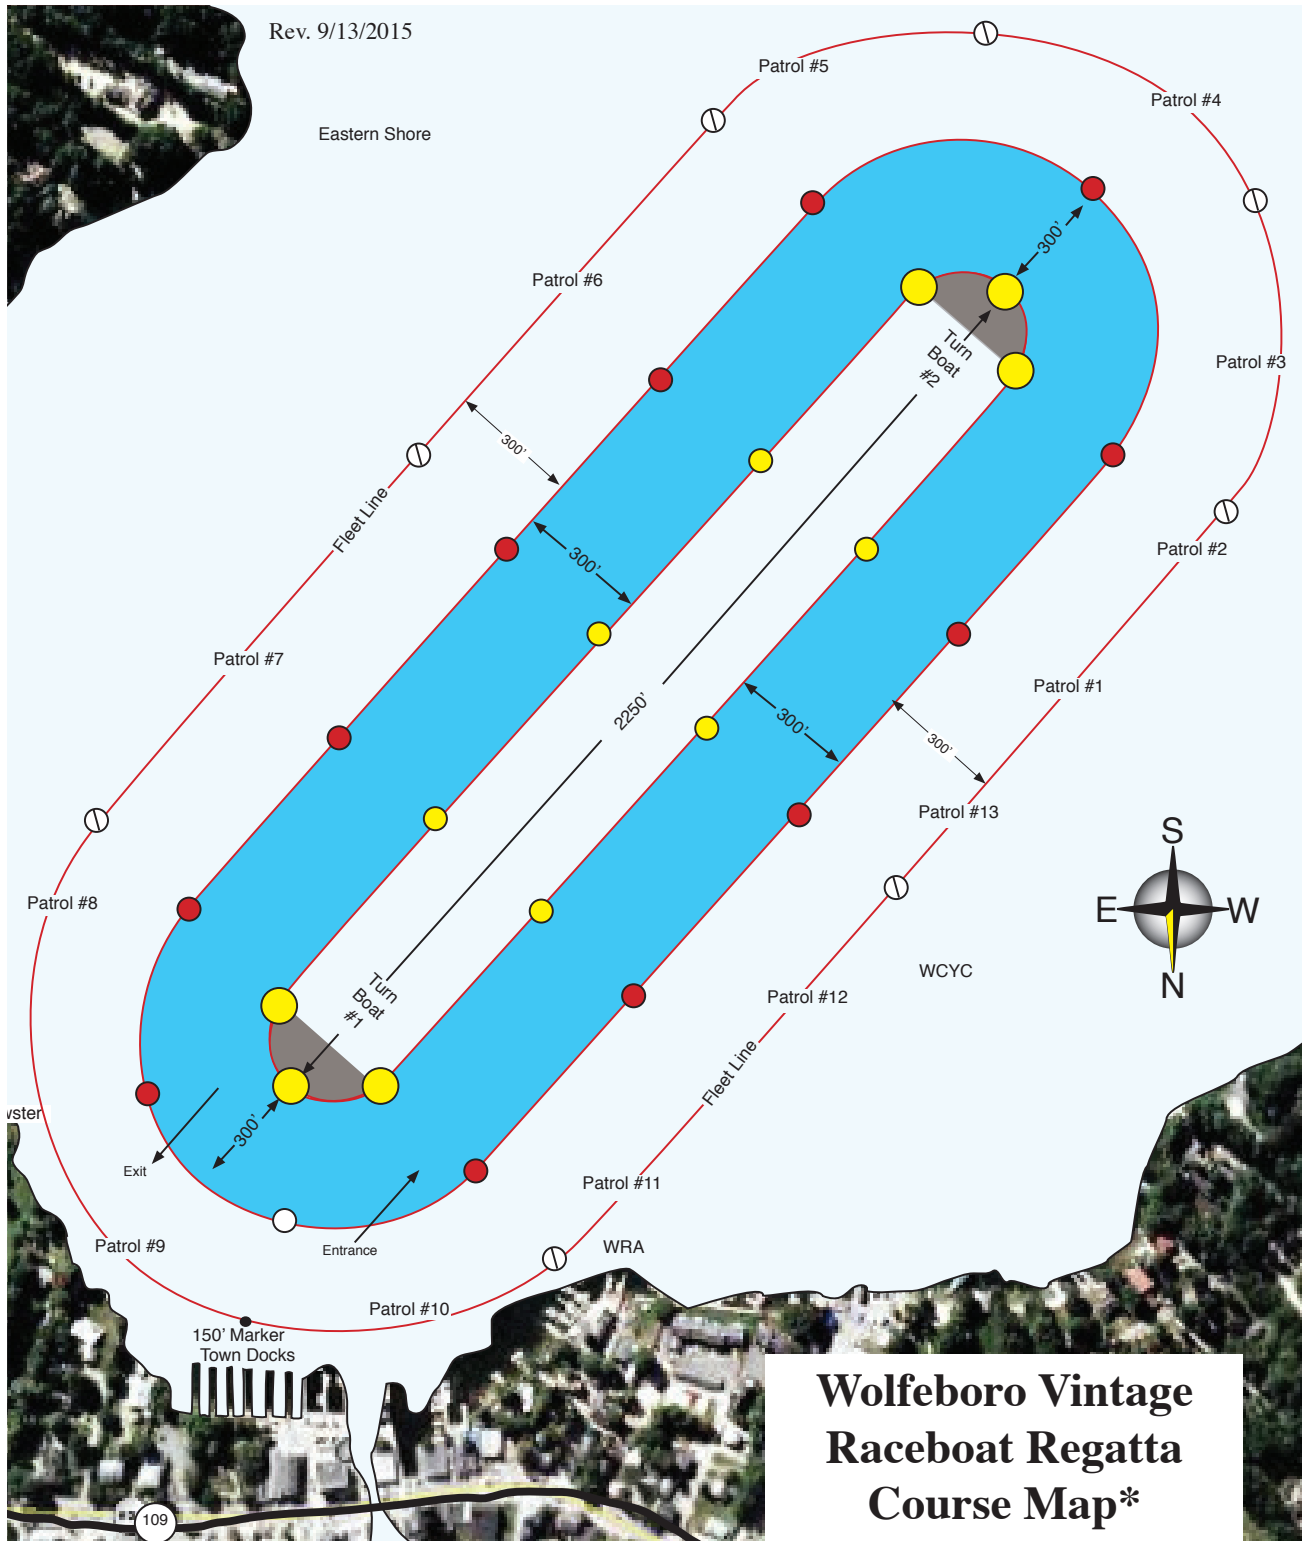

# 2017 VINTAGE RACE BOAT REGATTA COURSE MAP

## COURSE MARKERS

- Entrance/Exit Pin - White \*\*
- Turn Pins - Yellow
- Out of Bounds - Red
- Inside Course Markers - Yellow
- Safety Zone - No Admittance - Grey
- ⓪ Spectator Fleet Line

## RADIO:

**Channel #6 VHF**  
**Backup Channel #5**  
**on Water Activities**

**Channel #14 VHF**  
**On Land Activities**

\* Not to Scale

\*\* Entrance/Exit Pin  
Always keep white  
marker to your left while  
entering or exiting the  
course.